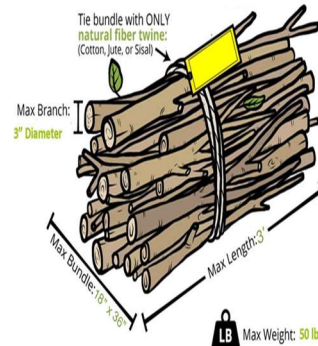

ONE TIME PICK UP

Don't Miss Out on Your Brush and Limb Pick Up

We offer one-time pickups for those of you that do not need a weekly collection service but have completed a project and need to dispose of your bags.

All of our regular pickup guidelines apply to one-time pickups. All items must be packaged in a paper bag or bundle. Paper lawn bags should be folded down at the top. Bags are available at your local hardware store. Brush is bundled in bundles 18" x 36" and tied with rope or twine. Your bags will be collected during our normal route for your area. We have a minimum pickup charge of $25. There will be a $1.50 per item additional charge. For Example, if you have 20 paper bags your cost would be $55.

Please contact us at 816-761-8300 or via email with your total number of items to be collected and to confirm your pickup day and cost for pickup. You can mail in your check, call with your credit card or complete your transaction online through our eCommerce Shop section.

Name: _____ Phone: _____

Address: _____

City: _____ State: _____ Zip: _____

Email: _____

12000 Cartwright Lane | Grandview, MO 64030 | 816-761-8300 | www.compostconnection.com